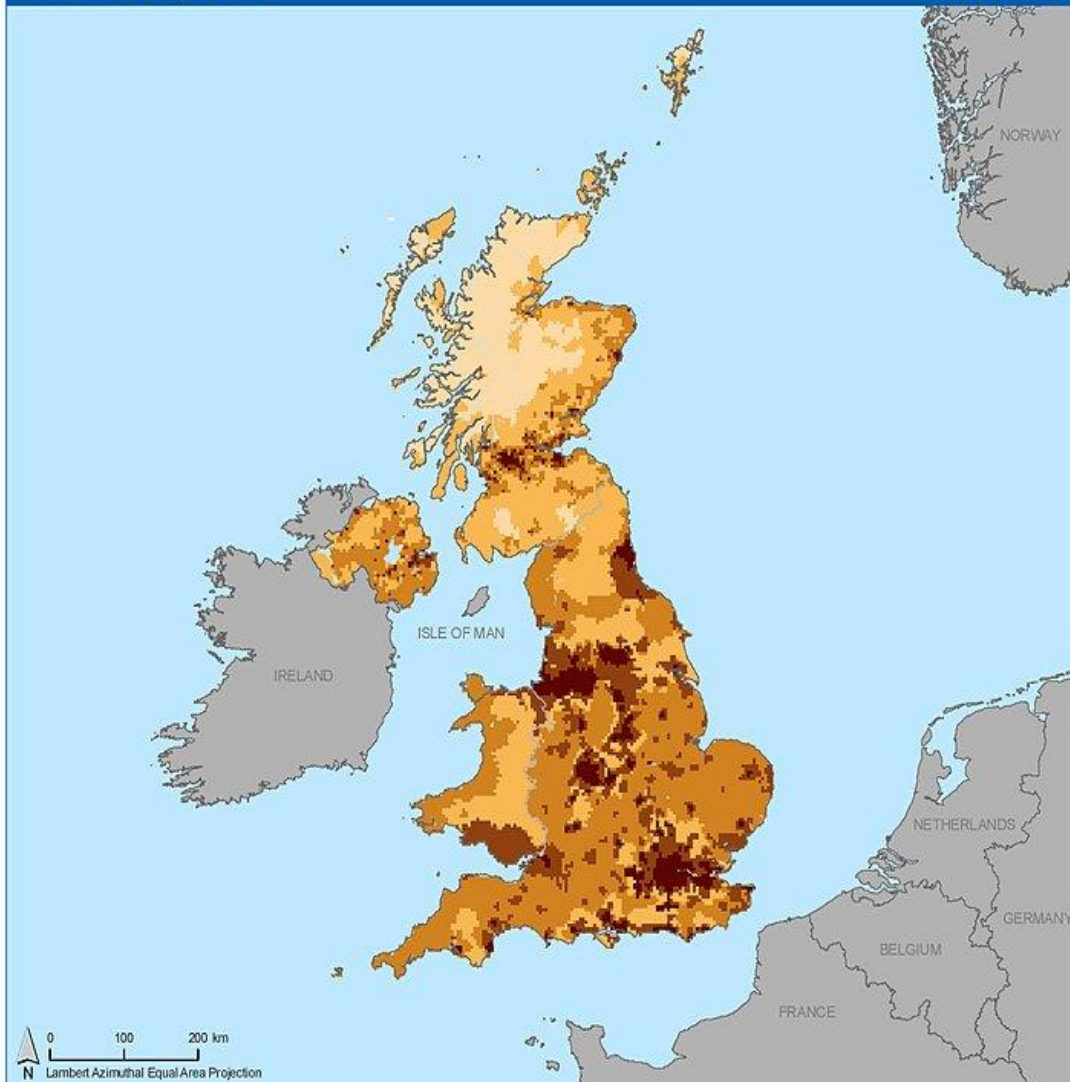

POPULATION DENSITY, 2000

United Kingdom

GRUMP_{v1}