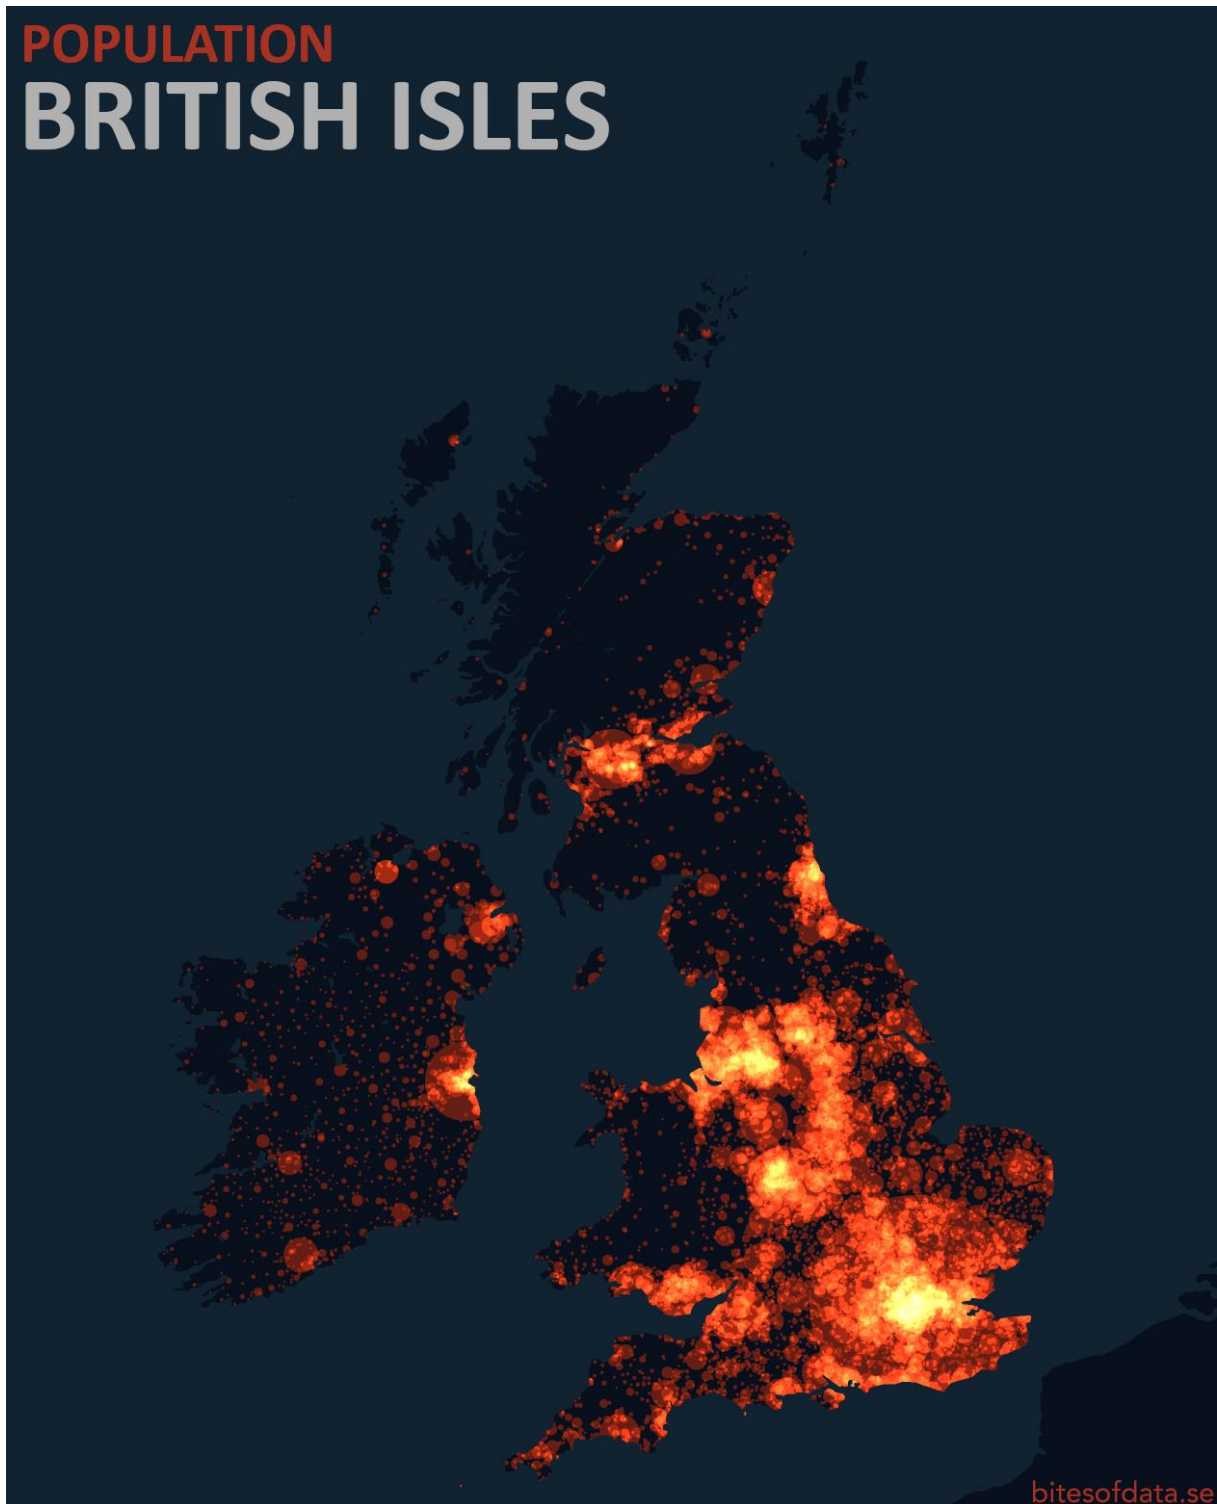

POPULATION BRITISH ISLES

Nocturnal view of population concentration